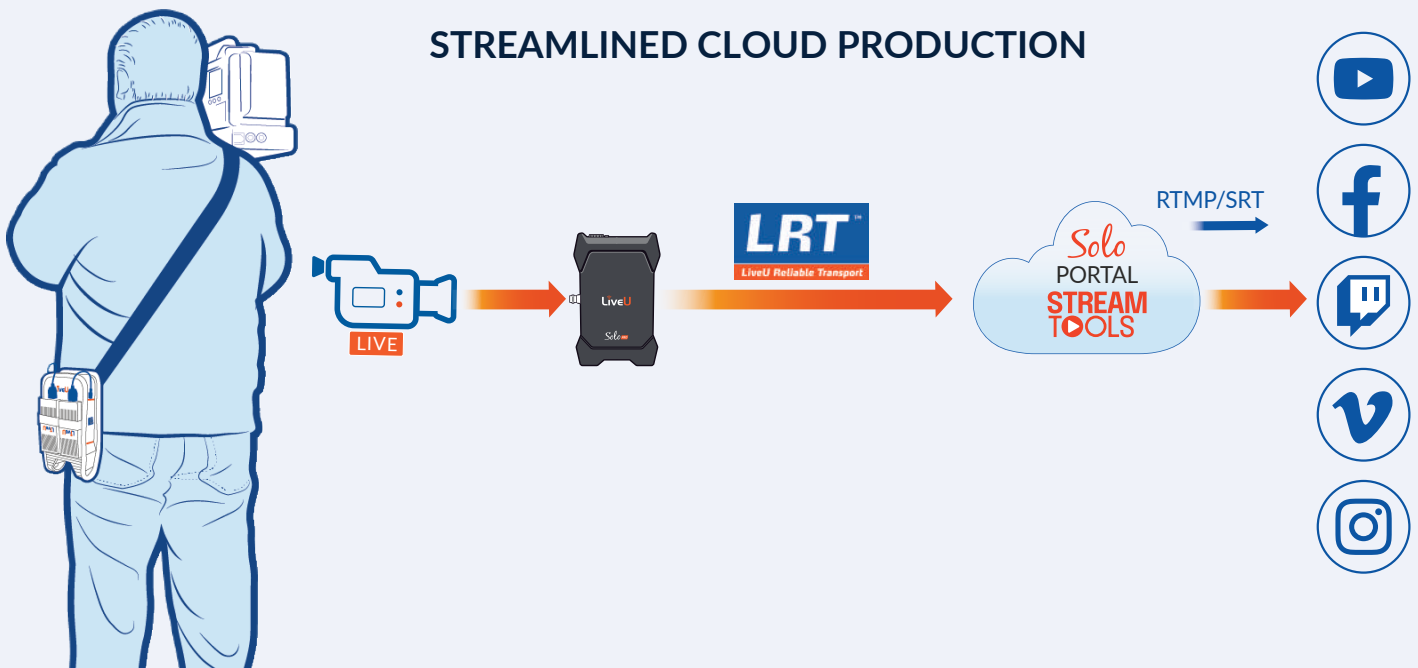

STREAMLINED CLOUD PRODUCTION