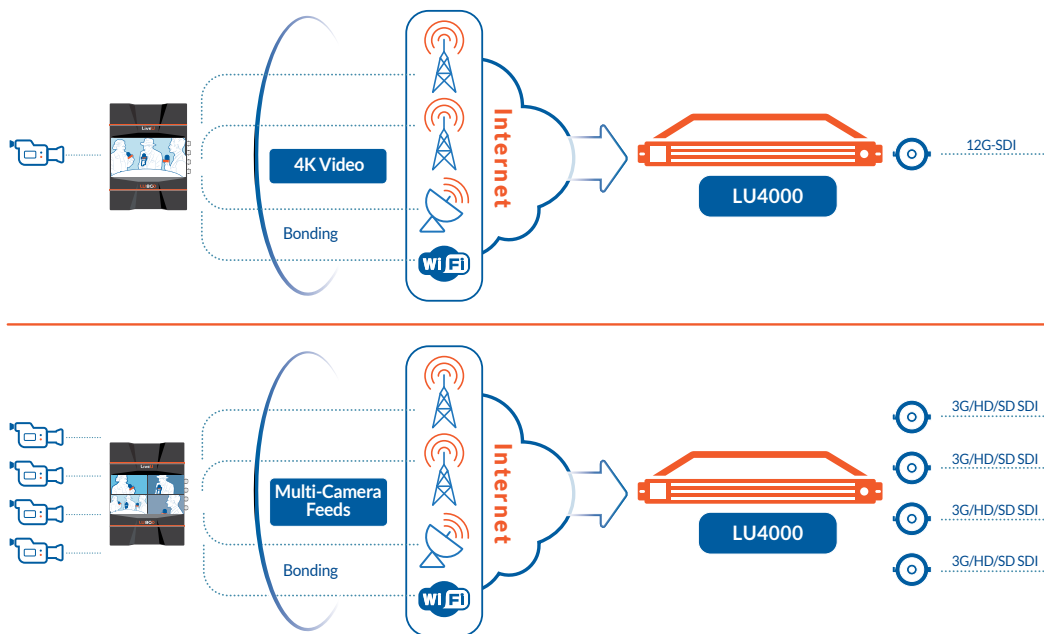

## SINGLE 4K/QUAD HD DECODER, FOR THE HIGHEST VIDEO QUALITY

The LU4000 bonded video decoder is used to receive, decode and playout any HEVC/H.264 4K or multi-camera video streams

Let the LU4000 become an integral part of your live video workflow, acting as your in-studio source for remote live feeds coming from any LiveU field unit or the Matrix cloud video management and distribution platform. The LU4000 uses LiveU's Reliable Transport (LRT™), enabling it to optimize live video delivery to different SDI and/or IP destinations, dynamically adjusting bitrate and quality for the best viewing experience.

The LU4000 supports a single high bitrate 4K transmission (over 12G-SDI) as well as up to four full HD independent transmissions from different units (over 4 x 3G/HD/SD SDI). It also supports Multi-Camera production and can receive up to four fully synchronized video feeds from a single LU800 unit.

The LU4000 can also receive multiple preview feeds, allowing the remote operator to select the feed/s sent for local consumption.

Integrating seamlessly with LiveU's multi-layered live video ecosystem, the LU4000 allows operators to monitor and control live streams via LiveU Central, the unified management platform for LiveU's field and studio units.

## Technical Specifications

FORM FACTOR	1U RACK-MOUNTABLE SERVER
SOFTWARE	PRE-INSTALLED WITH LIVEU LRT™ DECODER SOFTWARE
VIDEO DECODER	H.264/HEVC
VIDEO INTERFACES	1 X 12G-SDI OUTPUT OR 4 X 3G/HD/SD SDI
IP OUTPUTS	RTMP FOR STREAMING TO CDNs OR SOCIAL MEDIA, MPEG-TS, LIVEU MATRIX AND NDI
SUPPORTED RESOLUTIONS	2160P60/50/30/25/24, 1080P60/50/30/25/24, 1080I60/50, 720P60/50/30/25/24, PAL, NTSC
NETWORK INTERFACES	2 X GIGABIT ETHERNET
POWER SOURCES	110-240V 50/60HZ
CONTROL	FULL CONTROL USING CLOUD MANAGEMENT VIA LIVEU CENTRAL
PREVIEW	TRANSCODES AND OUTPUTS PREVIEW VIA LIVEU CENTRAL
DIMENSIONS	1.7" (43MM) HIGH, 17.2" (437MM) WIDE, 14.5" (369MM) DEEP, 1U RACKMOUNT
WEIGHT	16.5 LBS / 7.48 KG