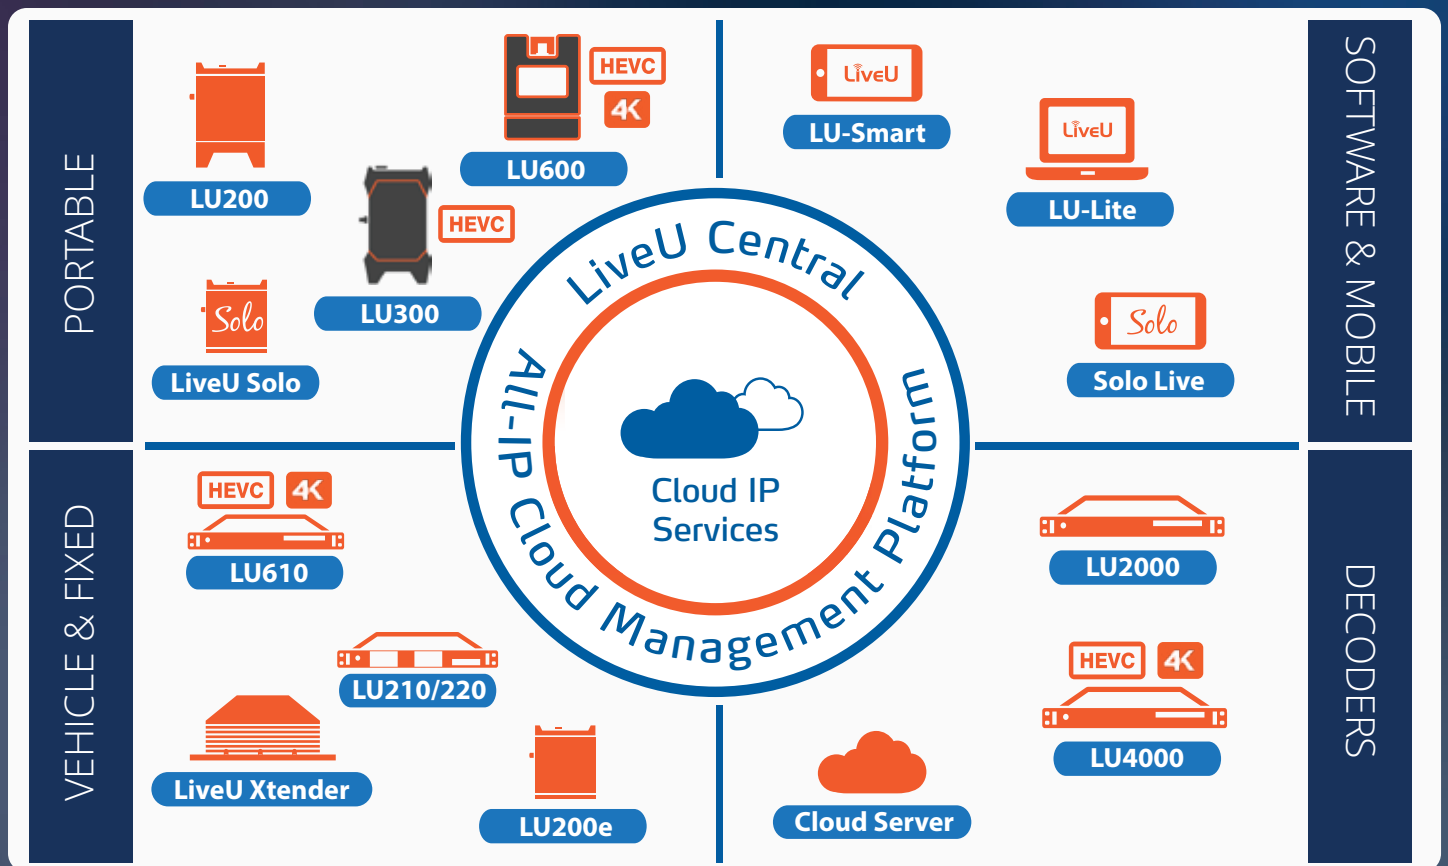

**Field Units**

**Vehicle & Fixed Solutions**

**Hybrid Satellite Solutions**

**Software & Mobile**

**MANAGEMENT AND DISTRIBUTION**

**LiveU Central**

**LiveU Multipoint**

**LiveU Matrix**

**LIVE TRANSMISSION SERVICES**

**LiveU Community**

**Global Events**

**Built-in Roaming**

**At-Home Remote Production**

# AWARD-WINNING PORTFOLIO

LU600

Top performing 4K HEVC unit for news and live sports coverage

LU500

The resilient unit for professional broadcasts anywhere

LU300

Compact, cost-effective HEVC encoder for high quality video on-the-go

LU200

Ultra-small unit for daily newsgathering and online broadcasts

LiveU Solo

Best-in-class 'plug and play', bonded live streaming solution for digital media

LU610

Top performing 4K HEVC rack mount encoder for vehicles and fixed locations